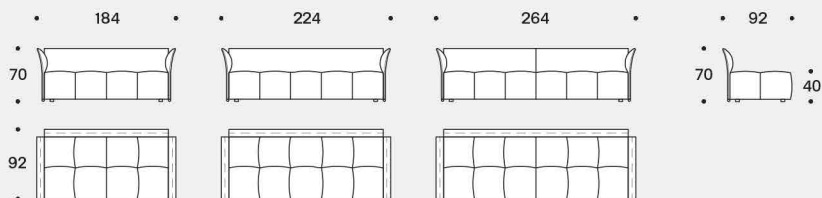

Divani fissi / Fixed sofas