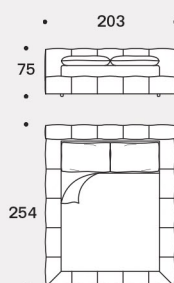

In wood black painted h 4 cm for Box versions.

Misura rete / Size for bed base / 160x200 cm

Pixel AIR

153x203 cm

180x200 cm

193x203 cm

Misura rete / Size for bed base / 160x200 cm

Pixel BOX

153x203 cm

180x200 cm

193x203 cm

Misura rete / Size for bed base / 160x200 cm

Pixel BOX LARGE

153x203 cm

180x200 cm

193x203 cm

Pixel BOX - Special Headboard Size

Misura rete / Size for bed base

153x203 cm

193x203 cm

Pixel BOX LARGE - Special Headboard Size

Misura rete / Size for bed base

153x203 cm

193x203 cm