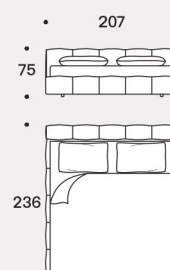

In wood black painted h 4 cm for Box versions.

Misura rete / Size for bed base / 160x200 cm

Pixel AIR

153x203 cm

180x200 cm

193x203 cm

Misura rete / Size for bed base / 160x200 cm

Pixel BOX

153x203 cm

180x200 cm

193x203 cm

Misura rete / Size for bed base / 160x200 cm

Pixel BOX LARGE

153x203 cm

180x200 cm

193x203 cm

Pixel BOX - Special Headboard Size

Misura rete / Size for bed base

153x203 cm

193x203 cm

Pixel BOX LARGE - Special Headboard Size

Misura rete / Size for bed base

153x203 cm

193x203 cm