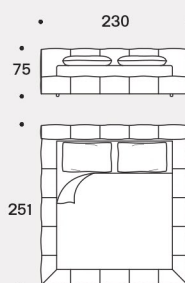

In wood black painted h 4 cm for Box versions.

Misura rete / Size for bed base / 160x200 cm

Pixel AIR

153x203 cm

180x200 cm

193x203 cm

Misura rete / Size for bed base / 160x200 cm

Pixel BOX

153x203 cm

180x200 cm

193x203 cm

Misura rete / Size for bed base / 160x200 cm

Pixel BOX LARGE

153x203 cm

180x200 cm

193x203 cm

Pixel BOX - Special Headboard Size

Misura rete / Size for bed base

153x203 cm

193x203 cm

Pixel BOX LARGE - Special Headboard Size

Misura rete / Size for bed base

153x203 cm

193x203 cm