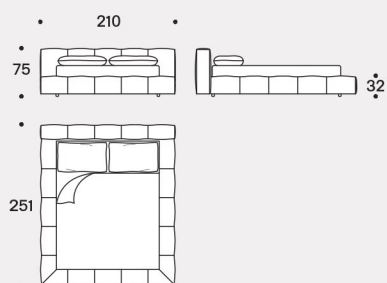

In wood black painted h 4 cm for Box versions.

Misura rete / Size for bed base / 160x200 cm

Pixel AIR

153x203 cm

180x200 cm

193x203 cm

Misura rete / Size for bed base / 160x200 cm

Pixel BOX

153x203 cm

180x200 cm

193x203 cm

Misura rete / Size for bed base / 160x200 cm

Pixel BOX LARGE

153x203 cm

180x200 cm

193x203 cm

Pixel BOX - Special Headboard Size

Misura rete / Size for bed base

153x203 cm

193x203 cm

Pixel BOX LARGE - Special Headboard Size

Misura rete / Size for bed base

153x203 cm

193x203 cm