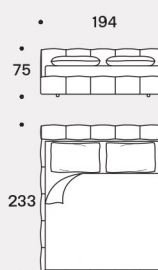

In wood black painted h 4 cm for Box versions.

Misura rete / Size for bed base / 160x200 cm

Pixel AIR

153x203 cm

180x200 cm

193x203 cm

Misura rete / Size for bed base / 160x200 cm

Pixel BOX

153x203 cm

180x200 cm

193x203 cm

Misura rete / Size for bed base / 160x200 cm

Pixel BOX LARGE

153x203 cm

180x200 cm

193x203 cm

Pixel BOX - Special Headboard Size

Misura rete / Size for bed base

153x203 cm

193x203 cm

Pixel BOX LARGE - Special Headboard Size

Misura rete / Size for bed base

153x203 cm

193x203 cm