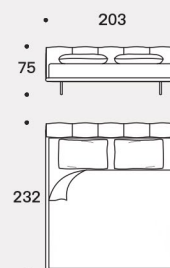

In wood black painted h 4 cm for Box versions.

Misura rete / Size for bed base / 160x200 cm

Pixel AIR

153x203 cm

180x200 cm

193x203 cm

Misura rete / Size for bed base / 160x200 cm

Pixel BOX

153x203 cm

180x200 cm

193x203 cm

Misura rete / Size for bed base / 160x200 cm

Pixel BOX LARGE

153x203 cm

180x200 cm

193x203 cm

Pixel BOX - Special Headboard Size

Misura rete / Size for bed base

153x203 cm

193x203 cm

Pixel BOX LARGE - Special Headboard Size

Misura rete / Size for bed base

153x203 cm

193x203 cm