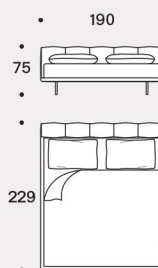

In wood black painted h 4 cm for Box versions.

Misura rete / Size for bed base / 160x200 cm

Pixel AIR

153x203 cm

180x200 cm

193x203 cm

Misura rete / Size for bed base / 160x200 cm

Pixel BOX

153x203 cm

180x200 cm

193x203 cm

Misura rete / Size for bed base / 160x200 cm

Pixel BOX LARGE

153x203 cm

180x200 cm

193x203 cm

Pixel BOX - Special Headboard Size

Misura rete / Size for bed base

153x203 cm

193x203 cm

Pixel BOX LARGE - Special Headboard Size

Misura rete / Size for bed base

153x203 cm

193x203 cm