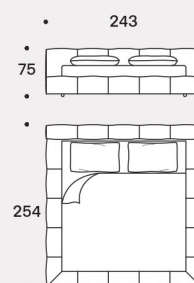

In wood black painted h 4 cm for Box versions.

Misura rete / Size for bed base / 160x200 cm

Pixel AIR

153x203 cm

180x200 cm

193x203 cm

Misura rete / Size for bed base / 160x200 cm

Pixel BOX

153x203 cm

180x200 cm

193x203 cm

Misura rete / Size for bed base / 160x200 cm

Pixel BOX LARGE

153x203 cm

180x200 cm

193x203 cm

Pixel BOX - Special Headboard Size

Misura rete / Size for bed base

153x203 cm

193x203 cm

Pixel BOX LARGE - Special Headboard Size

Misura rete / Size for bed base

153x203 cm

193x203 cm