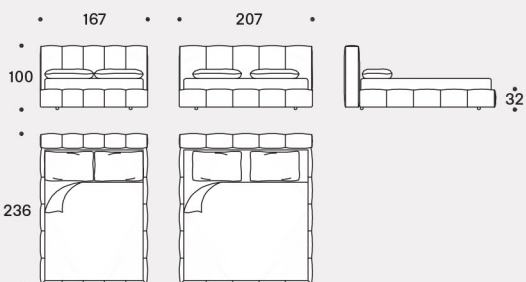

In wood black painted h 4 cm for Box versions.

Misura rete / Size for bed base / 160x200 cm

Pixel AIR

153x203 cm

180x200 cm

193x203 cm

Misura rete / Size for bed base / 160x200 cm

Pixel BOX

153x203 cm

180x200 cm

193x203 cm

Misura rete / Size for bed base / 160x200 cm

Pixel BOX LARGE

153x203 cm

180x200 cm

193x203 cm

Pixel BOX - Special Headboard Size

Misura rete / Size for bed base

153x203 cm

193x203 cm

Pixel BOX LARGE - Special Headboard Size

Misura rete / Size for bed base

153x203 cm

193x203 cm