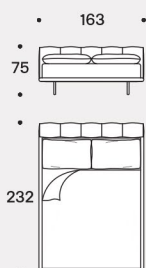

Box version has got bed frame in multilayer wood padded with polyurethane foam and clothed with velfodera coupled to resin 100gr/sqm.

Feet

In metal Dark brown painted with brass terminal or Light grey painted with black nickel terminal for Air version.

In wood black painted h 4 cm for Box versions.

Misura rete / Size for bed base / 160x200 cm

Pixel AIR

153x203 cm

180x200 cm

193x203 cm

Misura rete / Size for bed base / 160x200 cm

Pixel BOX

153x203 cm

180x200 cm

193x203 cm

Misura rete / Size for bed base / 160x200 cm

Pixel BOX LARGE

153x203 cm

180x200 cm

193x203 cm

Pixel BOX - Special Headboard Size

Misura rete / Size for bed base

153x203 cm

193x203 cm

Pixel BOX LARGE - Special Headboard Size

Misura rete / Size for bed base

153x203 cm

193x203 cm