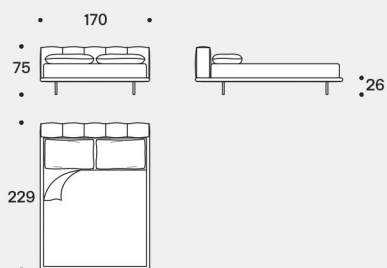

In wood black painted h 4 cm for Box versions.

Misura rete / Size for bed base / 160x200 cm

Pixel AIR

153x203 cm

180x200 cm

193x203 cm

Misura rete / Size for bed base / 160x200 cm

Pixel BOX

153x203 cm

180x200 cm

193x203 cm

Misura rete / Size for bed base / 160x200 cm

Pixel BOX LARGE

153x203 cm

180x200 cm

193x203 cm

Pixel BOX - Special Headboard Size

Misura rete / Size for bed base

153x203 cm

193x203 cm

Pixel BOX LARGE - Special Headboard Size

Misura rete / Size for bed base

153x203 cm

193x203 cm