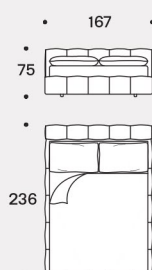

In wood black painted h 4 cm for Box versions.

Misura rete / Size for bed base / 160x200 cm

Pixel AIR

153x203 cm

180x200 cm

193x203 cm

Misura rete / Size for bed base / 160x200 cm

Pixel BOX

153x203 cm

180x200 cm

193x203 cm

Misura rete / Size for bed base / 160x200 cm

Pixel BOX LARGE

153x203 cm

180x200 cm

193x203 cm

Pixel BOX - Special Headboard Size

Misura rete / Size for bed base

153x203 cm

193x203 cm

Pixel BOX LARGE - Special Headboard Size

Misura rete / Size for bed base

153x203 cm

193x203 cm