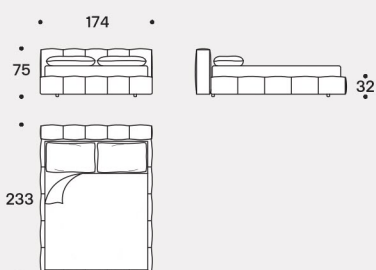

In wood black painted h 4 cm for Box versions.

Misura rete / Size for bed base / 160x200 cm

Pixel AIR

153x203 cm

180x200 cm

193x203 cm

Misura rete / Size for bed base / 160x200 cm

Pixel BOX

153x203 cm

180x200 cm

193x203 cm

Misura rete / Size for bed base / 160x200 cm

Pixel BOX LARGE

153x203 cm

180x200 cm

193x203 cm

Pixel BOX - Special Headboard Size

Misura rete / Size for bed base

153x203 cm

193x203 cm

Pixel BOX LARGE - Special Headboard Size

Misura rete / Size for bed base

153x203 cm

193x203 cm